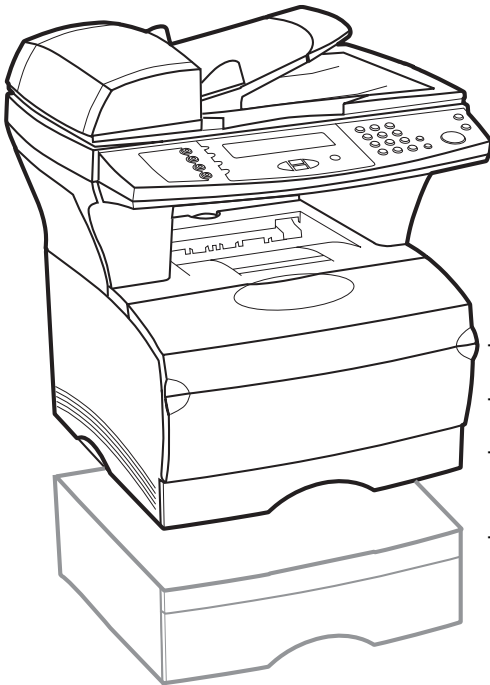

Lexmark X422 MFP

Supplies & Accessories

Supplies²	12,000-page High Yield Return Program Print Cartridge	12A4715
	12,000-page High Yield Print Cartridge	12A3715
	6,000-page Return Program Print Cartridge	12A4710
Memory/Flash Options	8MB SDRAM	16H0055
	16MB SDRAM	16H0056
	32MB SDRAM	16H0057
	64MB SDRAM	16H0058
	128MB SDRAM	16H0059
	16MB Flash Card³	11K4616
	32MB Flash Card³	11K4632

Paper Handling Options³

- Duplex Unit, internal (standard)
- 100-sheet Multipurpose Tray (standard)
- 250-sheet Drawer (standard)
- 250-sheet Drawer (16H0300)
  OR 500-sheet drawer (16H0301)

Options not pictured:
250-sheet Tray (16H0302)
500-sheet Tray (16H0303)

Additional Information

- ¹ “Scan once, print many” operation
- ² Yield is based on approximately 5% print coverage
- ³ One flash memory slot available
- ⁴ Displays all available options for **base** model